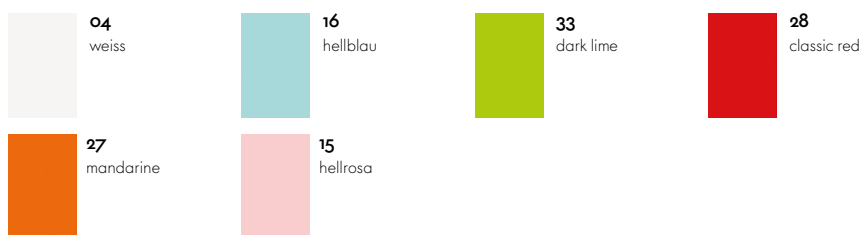

**efeu -
two tone**

14
efeu

**backstein
- two tone**

29
backstein

**braun -
two tone**

45
braun

**butterblume
- two tone**

97
butterblume

Happy Bin

ID Chair Concept
Unix Chair
Rahmen

ID Air
Rückenfarbe ID Air

O-Tidy
S-Tidy

Panton Chair

Panton Chair Classic

Panton Junior

Physix