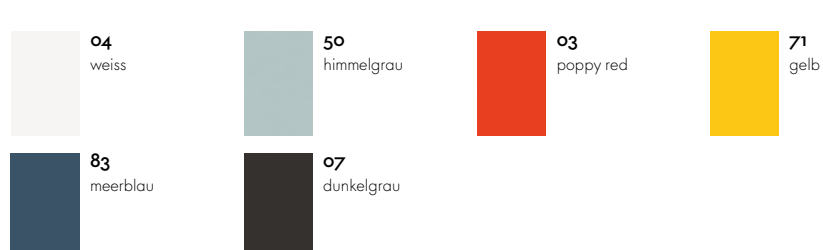

**efeu -
two tone**

14
efeu

**backstein
- two tone**

29
backstein

**braun -
two tone**

45
braun

**butterblume
- two tone**

97
butterblume

Allstar
Armlehnen/Rückenbügel

Basel Chair
Rücken und Sitz

Belleville Chair
Sitzschale Plastic

Corniches

Eames Elephant
Eames Elephant (Small)

Eames Plastic Chairs
Sitzschale

Elephant Stool

HAL
Sitzschale HAL

Happy Bin

ID Chair Concept
Unix Chair
Rahmen

ID Air
Rückenfarbe ID Air

O-Tidy
S-Tidy

Panton Chair

Panton Chair Classic

Panton Junior

Physix