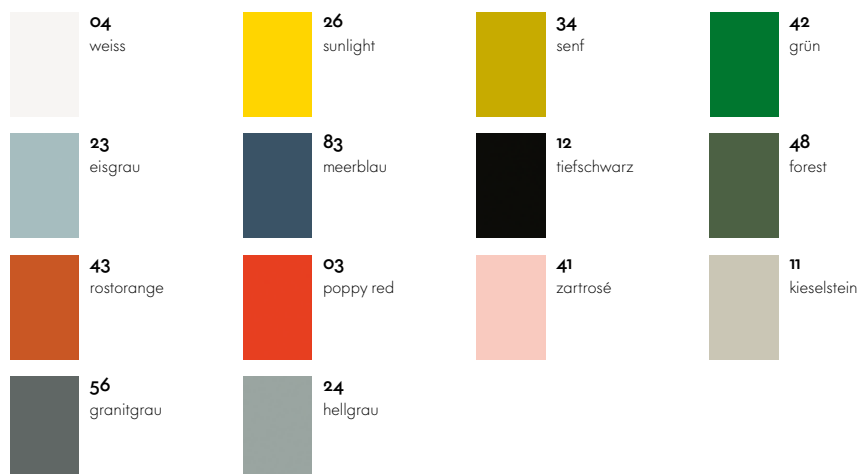

**efeu -
two tone**

14
efeu

**backstein
- two tone**

29
backstein

**braun -
two tone**

45
braun

**butterblume
- two tone**

97
butterblume

Allstar
Armlehnen/Rückenbügel

Basel Chair
Rücken und Sitz

Belleville Chair
Sitzschale Plastic

Corniches

Eames Elephant
Eames Elephant (Small)

Eames Plastic Chairs
Sitzschale

Elephant Stool

HAL
Sitzschale HAL