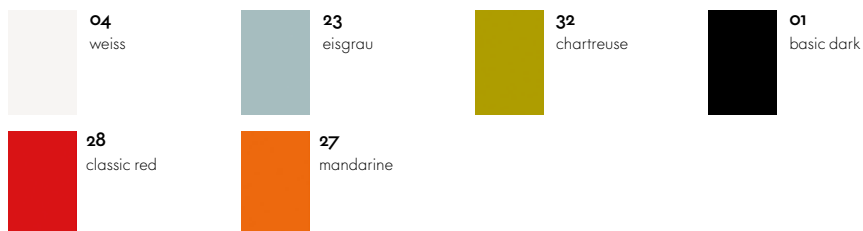

**efeu -
two tone**

14
efeu

**backstein
- two tone**

29
backstein

**braun -
two tone**

45
braun

**butterblume
- two tone**

97
butterblume

Happy Bin

ID Chair Concept
Unix Chair
Rahmen

ID Air
Rückenfarbe ID Air

O-Tidy
S-Tidy

Panton Chair

Panton Chair Classic

Panton Junior

Physix