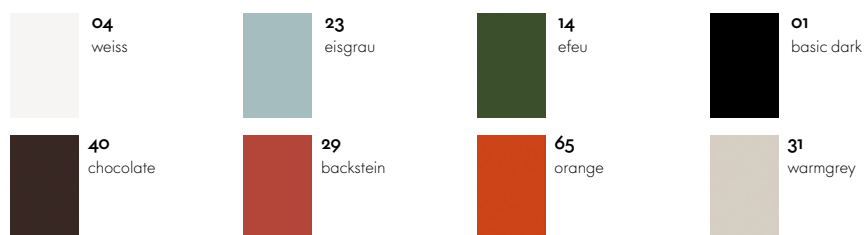

**efeu -
two tone**

14
efeu

**backstein
- two tone**

29
backstein

**braun -
two tone**

45
braun

**butterblume
- two tone**

97
butterblume

Allstar
Armlehnen/Rückenbügel

Basel Chair
Rücken und Sitz

Belleville Chair
Sitzschale Plastic

Corniches

Eames Elephant
Eames Elephant (Small)

Eames Plastic Chairs
Sitzschale

Elephant Stool

HAL
Sitzschale HAL