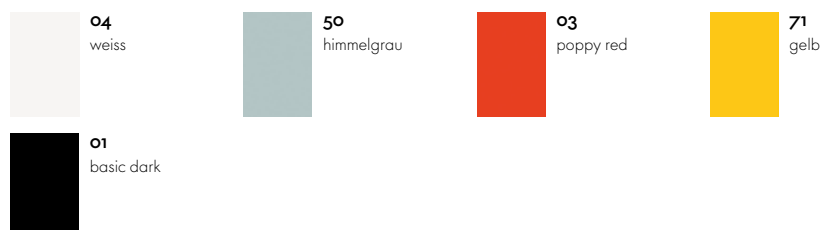

**efeu -
two tone**

14
efeu

**backstein
- two tone**

29
backstein

**braun -
two tone**

45
braun

**butterblume
- two tone**

97
butterblume

Allstar
Armlehnen/Rückenbügel

Basel Chair
Rücken und Sitz

Belleville Chair
Sitzschale Plastic

Corniches

Eames Elephant
Eames Elephant (Small)

Eames Plastic Chairs
Sitzschale

Elephant Stool

HAL
Sitzschale HAL

Happy Bin

ID Chair Concept
Unix Chair
Rahmen

ID Air
Rückenfarbe ID Air

O-Tidy
S-Tidy

Panton Chair

Panton Chair Classic

Panton Junior

Physix