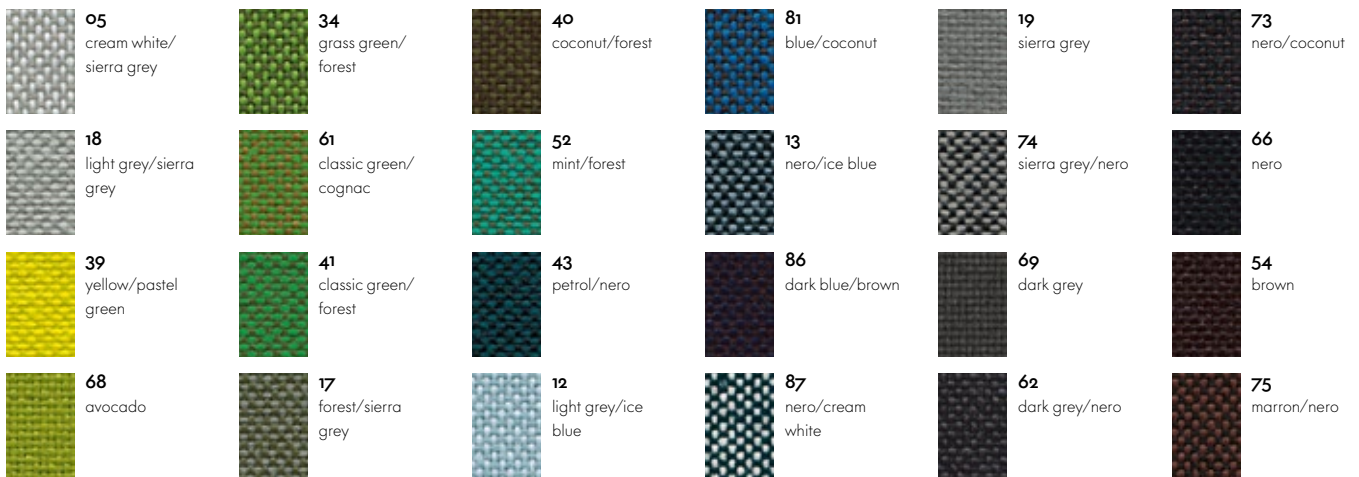

Plano

Home/Office, F30

vitra.

Plano is a robust plain weave with a flat, even texture. The wide palette of duotones with new, delicate washed-out shades includes many relatively neutral hues, a good number of which are coordinated with the Hopsak colour range. Thanks to its durability and longevity, Plano is also an ideal choice for office furnishings.

Plano is available in 39 colours.

Material	100% polyester
Weight	265 g/m² (7.8 oz/y²)
Width	142 cm +/- 2 cm (56")
Abrasion resistance	80,000 Martindale
Fastness to light	Type 6
Pilling	Grade 4-5
Fastness to rubbing	Grade 4-5 dry and wet

AC 5 Group
AM Chair fabric backrest
ID Chair Concept
Mariposa Club Armchair
Monopod

Pacific Chair
Rookie
Softshell Chair
Unix Chair
Visaroll 2

Visavis 2

HAL

Seat cover, Plano (for orders of 6 or more)

Plano

HAL Seat cover, Plano