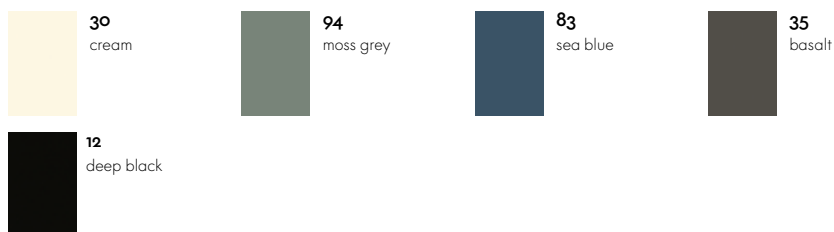

12
deep black

Algue

white •

light green •

green •

red •

black •

All Plastic Chair

**white -
two-tone**

04
white

**ice grey -
two-tone**

23
ice grey

**graphite grey
- two-tone**

54
graphite grey

**ivy two-
tone**

14
ivy

**brick -
two-tone**

29
brick

**brown -
two-tone**

45
brown

**buttercup
- two-tone**

97
buttercup

Allstar
Armrests/back bracket

Belleville Chair
Seat shell Plastic