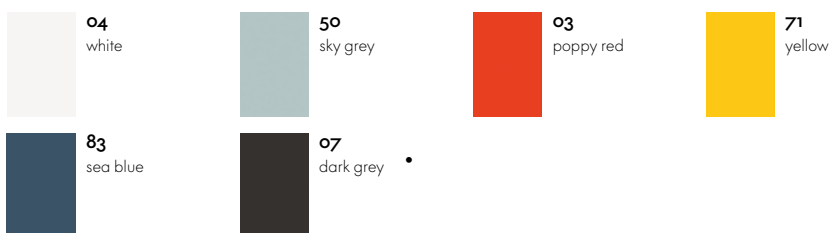

O-Tidy
S-Tidy