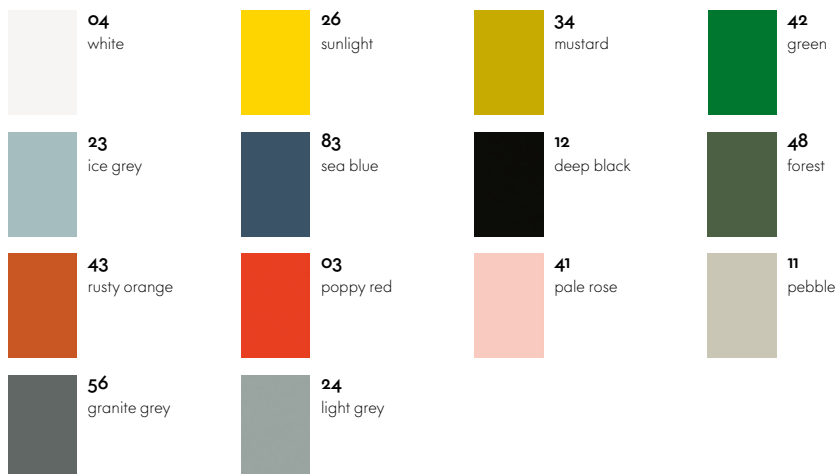

Eames Plastic Chairs
Seat shell