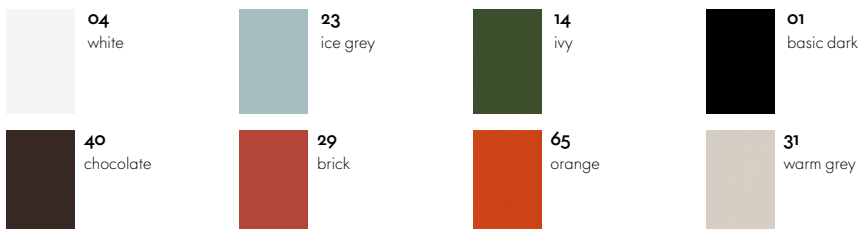

12
deep black

Algue

white •

light green •

green •

red •

black •

All Plastic Chair

**white -
two-tone**

04
white

**ice grey -
two-tone**

23
ice grey

**graphite grey
- two-tone**

54
graphite grey

**ivy two-
tone**

14
ivy

**brick -
two-tone**

29
brick

**brown -
two-tone**

45
brown

**buttercup
- two-tone**

97
buttercup

Allstar
Armrests/back bracket

Belleville Chair
Seat shell Plastic

Corniches

Eames Elephant
Eames Elephant (Small)

Eames Plastic Chairs
Seat shell

Elephant Stool

HAL
Seat shell HAL

Happy Bin

ID Chair Concept
Unix Chair
Frame

ID Air
Backrest colour ID Air