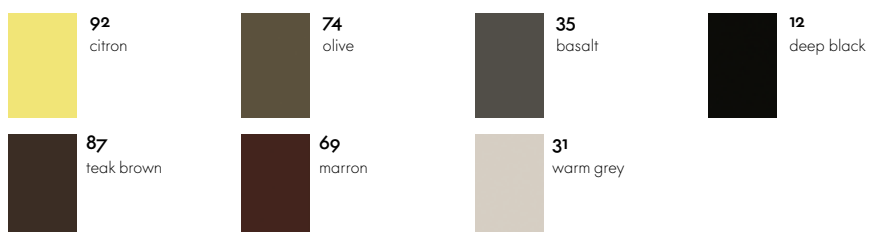

Softshell Chair

Four legged base

Standard

Back and seat (Standard SP)