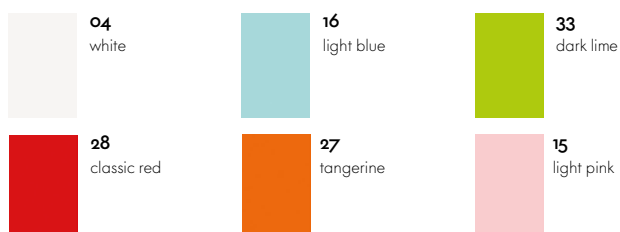

Panton Junior