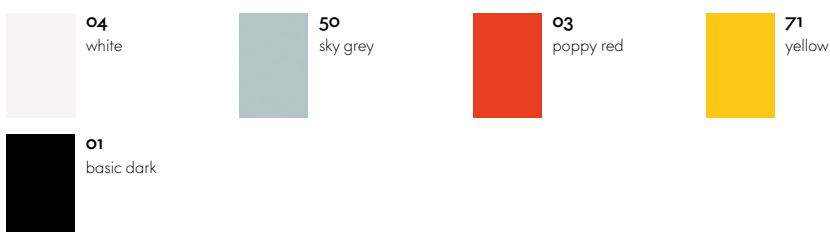

**white -
two-tone**

04
white

**ice grey -
two-tone**

23
ice grey

**graphite grey
- two-tone**

54
graphite grey

**ivy two-
tone**

14
ivy

**brick -
two-tone**

29
brick

**brown -
two-tone**

45
brown

**buttercup
- two-tone**

97
buttercup

Allstar
Armrests/back bracket

Belleville Chair
Seat shell Plastic

Corniches

Eames Elephant
Eames Elephant (Small)

Eames Plastic Chairs
Seat shell

Elephant Stool

HAL
Seat shell HAL

Happy Bin

ID Chair Concept
Unix Chair
Frame

ID Air
Backrest colour ID Air