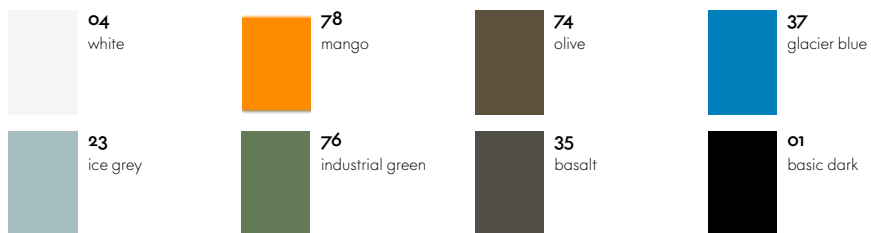

Tip Ton
Plastic chair

Tom Vac
Seat shell

Toolbox