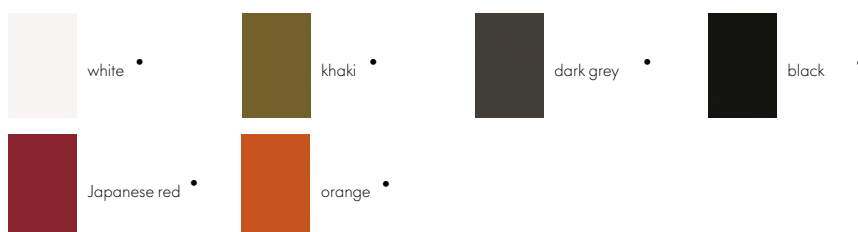

Allstar
Armrests/back bracket

Belleville Chair
Seat shell Plastic

Corniches

Eames Elephant
Eames Elephant (Small)

Eames Plastic Chairs
Seat shell