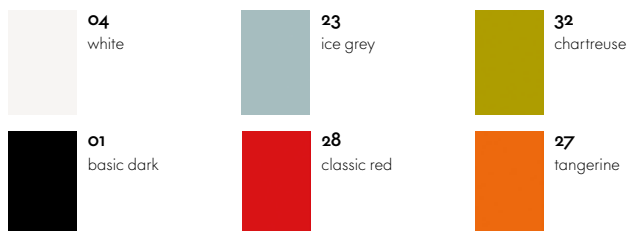

Panton Chair