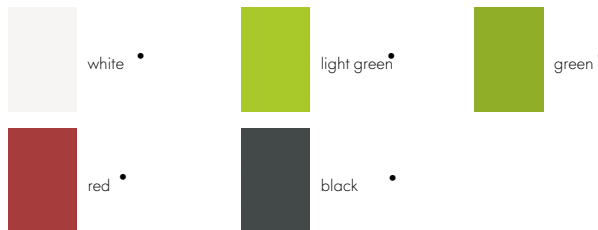

AC 5 Group
Base AC 5 Studio, Work, Work Lowback
 Pivot High Stool
 Pivot Stool
 ID Chair Concept
Base (Pivot Stool & Pivot High Stool)
 MedaSlim
Backrest, seat and front legs

01
basic dark

AM Chair
Base, armrests and back bracket
 Pacific Chair
 Allstar
Base

12
deep black

Algue

white •

light green •

green •

red •

black •

All Plastic Chair

**white -
two-tone**

04
white

**ice grey -
two-tone**

23
ice grey

**graphite grey
- two-tone**

54
graphite grey

**ivy two-
tone**

14
ivy