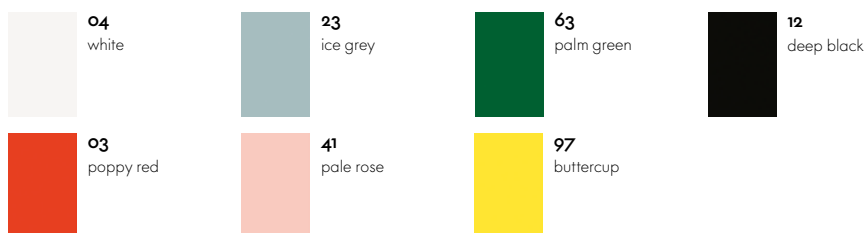

Eames Elephant
Eames Elephant (Small)