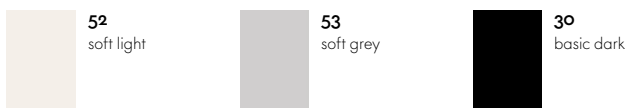

**white -
two-tone**

04
white

**ice grey -
two-tone**

23
ice grey

**graphite grey
- two-tone**

54
graphite grey

**ivy two-
tone**

14
ivy

**brick -
two-tone**

29
brick

**brown -
two-tone**

45
brown

**buttercup
- two-tone**

97
buttercup

Allstar
Armrests/back bracket

Belleville Chair
Seat shell Plastic

Corniches

Eames Elephant
Eames Elephant (Small)

Eames Plastic Chairs
Seat shell

Elephant Stool

HAL
Seat shell HAL

Happy Bin

ID Chair Concept
Unix Chair
Frame

ID Air
Backrest colour ID Air