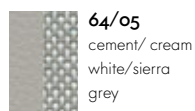

66
nero

77
brown

68
chocolate

87
plum

69
marron

93
brandy

22
red stone

97
cognac

74
olive

75
camel

62
ochre

63
cashew

71
sand

73
clay

Eames Aluminium Group

Eames Soft Pad Group

Leather Premium/back panel Plano

72/88
snow/white

64/05
cement/cream
white/sierra
grey

65/19
granite/sierra
grey

60/69
smoke blue/dark
grey

59/40
jade/coconut/
forest

58/40
khaki/coconut/
forest

61/69
umbra grey/
dark grey

67/69
asphalt/dark
grey

66/66
nero/nero

77/54
brown/brown

68/54
chocolate/
brown

87/54
plum/brown

69/54
marron/brown

93/11
brandy/mar-
ron/cognac

22/96
red stone/red/
cognac