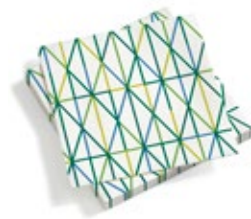

- **Material:** airlaid cellulose. High-quality airlaid napkins with linen-like embossing, printed in one to four colours. 12 individual napkins per package.

## DIMENSIONS (in accordance with EN 1335-1)

Paper Napkins large

Paper Napkins small

**Paper Napkins, large,  
Bispot, ultramarine**  
package of 12

**Paper Napkins, large,  
Trispot, emerald**  
package of 12

**Paper Napkins, large,  
Dot Pattern light**  
12 x package of 12

**Paper Napkins, large,  
Grid, green**  
package of 12

**Paper Napkins, large,  
Grid, multicolour**  
package of 12

**Paper Napkins, large,  
Grid, pink**  
package of 12