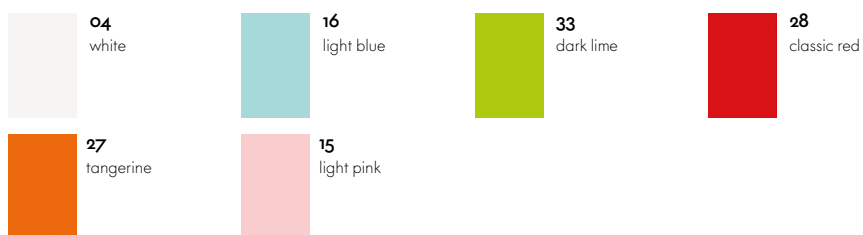

**ivy two-  
tone**

14  
ivy

**brick -  
two-tone**

29  
brick

**brown -  
two-tone**

45  
brown

**buttercup  
- two-tone**

97  
buttercup

Happy Bin

ID Chair Concept  
Unix Chair  
Frame

ID Air  
Backrest colour ID Air

O-Tidy  
S-Tidy

Panton Chair

Panton Chair Classic

Panton Junior

Physix