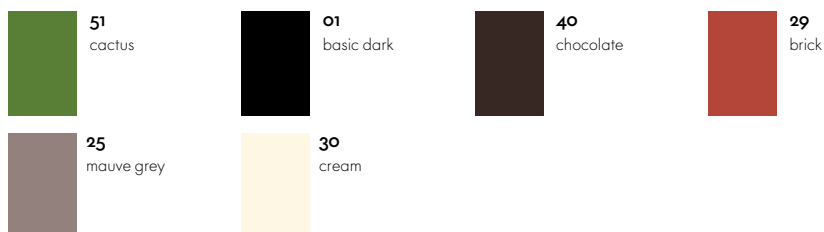

**ivy two-  
tone**

14  
ivy

**brick -  
two-tone**

29  
brick

**brown -  
two-tone**

45  
brown

**buttercup  
- two-tone**

97  
buttercup

Uten.Silo

Vegetal

Visaroll 2  
Visavis 2  
Visavis 3  
Back/armrests