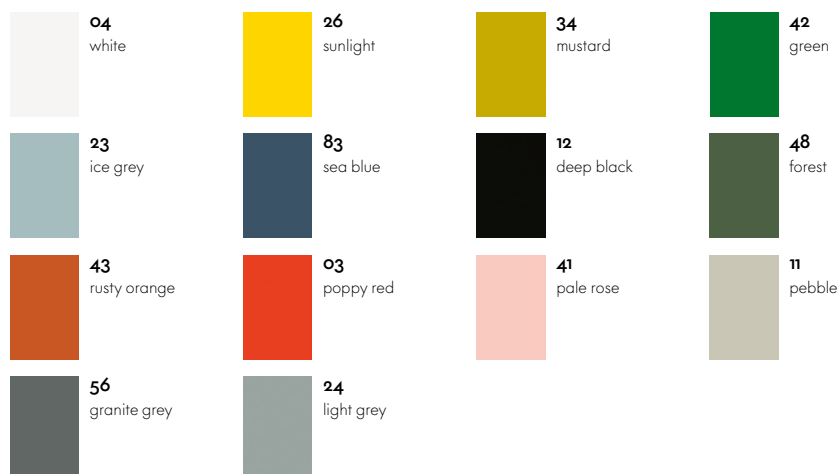

01  
basic dark

AM Chair  
**Base, armrests and back bracket**  
 Pacific Chair  
 Allstar  
**Base**

12  
deep black

Algue

white •

light green •

green •

red •

**ivy two-  
tone**

14  
ivy

**brick -  
two-tone**

29  
brick

**brown -  
two-tone**

45  
brown

**buttercup  
- two-tone**

97  
buttercup

Allstar  
Armrests/back bracket

Basel Chair  
Backrest and seat

Belleville Chair  
Seat shell Plastic

Corniches

Eames Elephant  
Eames Elephant (Small)

Eames Plastic Chairs  
Seat shell

Elephant Stool

HAL  
Seat shell HAL