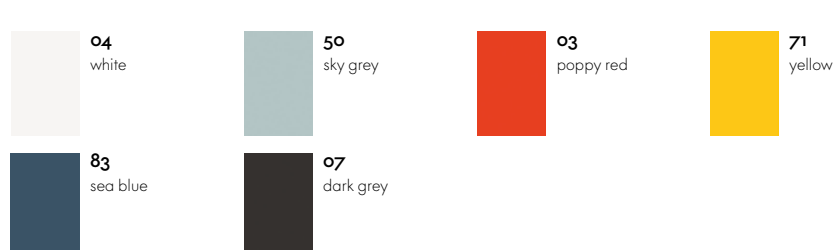

**ivy two-  
tone**

14  
ivy

**brick -  
two-tone**

29  
brick

**brown -  
two-tone**

45  
brown

**buttercup  
- two-tone**

97  
buttercup

Happy Bin

ID Chair Concept  
Unix Chair  
Frame

ID Air  
Backrest colour ID Air

O-Tidy  
S-Tidy

Panton Chair

Panton Chair Classic

Panton Junior

Physix