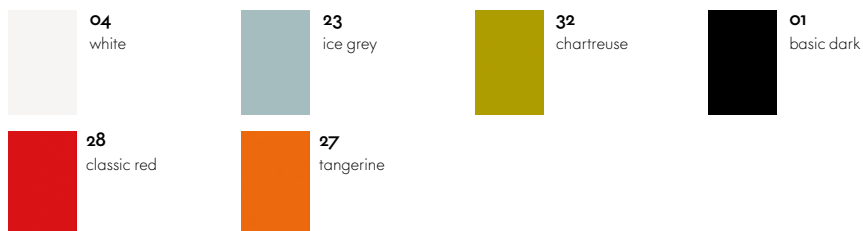

**ivy two-  
tone**

14  
ivy

**brick -  
two-tone**

29  
brick

**brown -  
two-tone**

45  
brown

**buttercup  
- two-tone**

97  
buttercup

Happy Bin

ID Chair Concept  
Unix Chair  
Frame

ID Air  
Backrest colour ID Air

O-Tidy  
S-Tidy

Panton Chair

Panton Chair Classic

Panton Junior

Physix