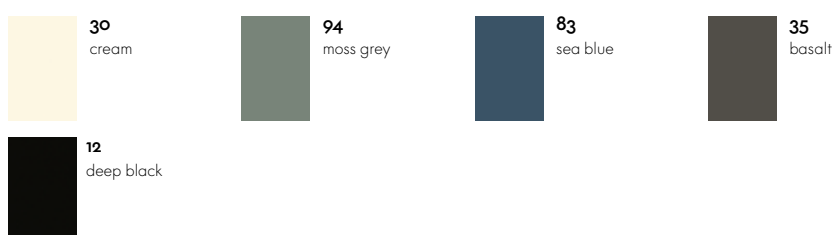

Belleville Chair
Seat shell Plastic