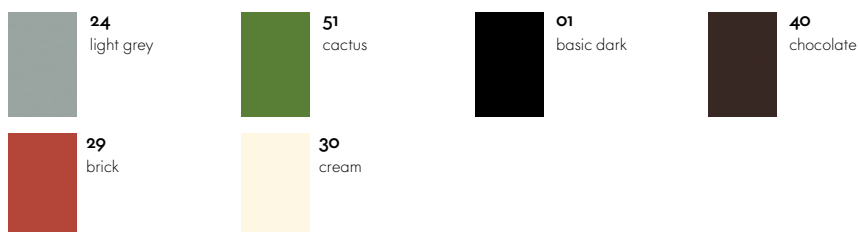

Basel Chair
Backrest and seat