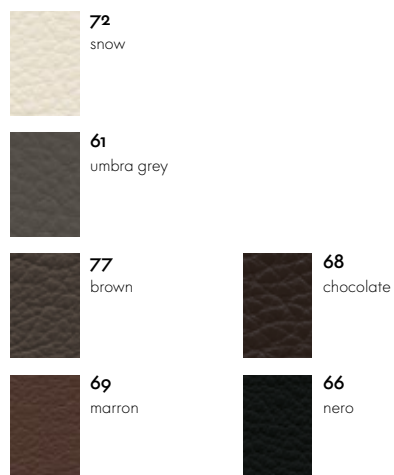

## Leather Premium

## Lounge Chair

Leather Premium (Santos palisander)

Leather Premium (black-pigmented walnut)

Leather Premium (white-pigmented walnut)

Leather Premium (American cherry)

72  
snow

71  
sand

61  
umbra grey

58  
khaki

77  
brown

68  
chocolate

66  
nero

Leather Premium (black ash)

67  
asphalt

68  
chocolate

66  
nero

59/40  
jade/coconut/  
forest

58/40  
khaki/coconut/  
forest

61/69  
umbra grey/  
dark grey

67/69  
asphalt/dark  
grey

66/66  
nero/nero

77/54  
brown/brown

68/54  
chocolate/  
brown

87/54  
plum/brown