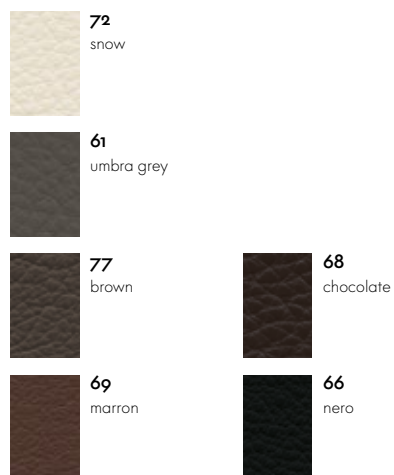

Leather Premium

Lounge Chair

Leather Premium (Santos palisander)

Leather Premium (black-pigmented walnut)

Leather Premium (white-pigmented walnut)

Leather Premium (American cherry)

72
snow

71
sand

61
umbra grey

58
khaki

77
brown

68
chocolate

66
nero

Leather Premium (black ash)

67
asphalt

68
chocolate

58
khaki

61
umbra grey

67
asphalt

66
nero

77
brown

68
chocolate

87
plum

69
marron

58/40
khaki/coconut/
forest

61/69
umbra grey/
dark grey

67/69
asphalt/dark
grey

66/66
nero/nero

77/54
brown/brown

68/54
chocolate/
brown

87/54
plum/brown

69/54
marron/brown