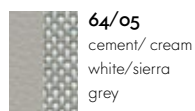

58
khaki

61
umbra grey

67
asphalt

66
nero

77
brown

68
chocolate

87
plum

69
marron

93
brandy

22
red stone

97
cognac

74
olive

75
camel

62
ochre

63
cashew

71
sand

73
clay

Aluminium Group
Soft Pad Group

Leather Premium/back panel Plano

72/88
snow/white

64/05
cement/cream
white/sierra
grey

65/19
granite/sierra
grey

60/69
smoke blue/dark
grey

59/40
jade/coconut/
forest

58/40
khaki/coconut/
forest

61/69
umbra grey/
dark grey

67/69
asphalt/dark
grey

66/66
nero/nero

77/54
brown/brown

68/54
chocolate/
brown

87/54
plum/brown

69/54
marron/brown