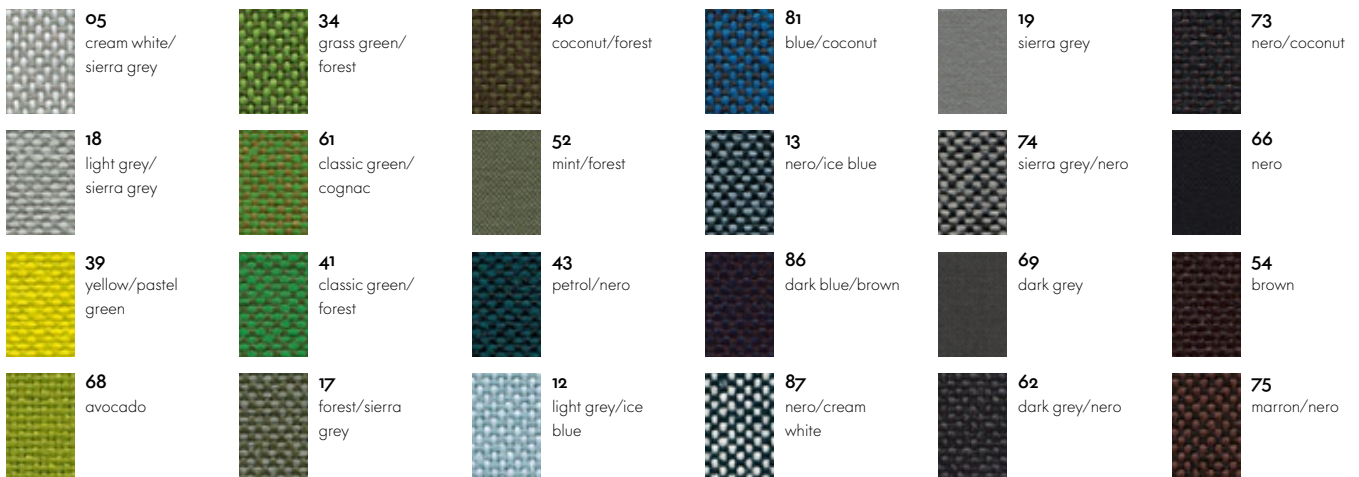

Plano

Home/Office, F30

vitra.

Plano is a robust plain weave with a flat, even texture. The wide palette of duotones with new, delicate washed-out shades includes many relatively neutral hues, a good number of which are coordinated with the Hopsak colour range. Thanks to its durability and longevity, Plano is also an ideal choice for office furnishings.

Plano is available in 39 colours.

Material	100% polyester
Weight	265 g/m² (7.8 oz/y²)
Width	142 cm +/- 2 cm (56")
Abrasion resistance	80,000 Martindale
Fastness to light	Type 6
Pilling	Grade 4-5
Fastness to rubbing	Grade 4-5 dry and wet

AC 5 Group
AM Chair fabric backrest
Citizen
ID Chair Concept
Mariposa Club Armchair

MedaSlim
Monopod
Pacific Chair
Rookie
Softshell Chair

Unix Chair
Visaroll 2
Visavis 2
HAL **Seat cover, Plano (for orders of 6 or more)**

Plano

HAL Seat cover, Plano