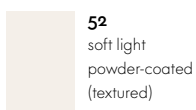

Meeting Tables
Base